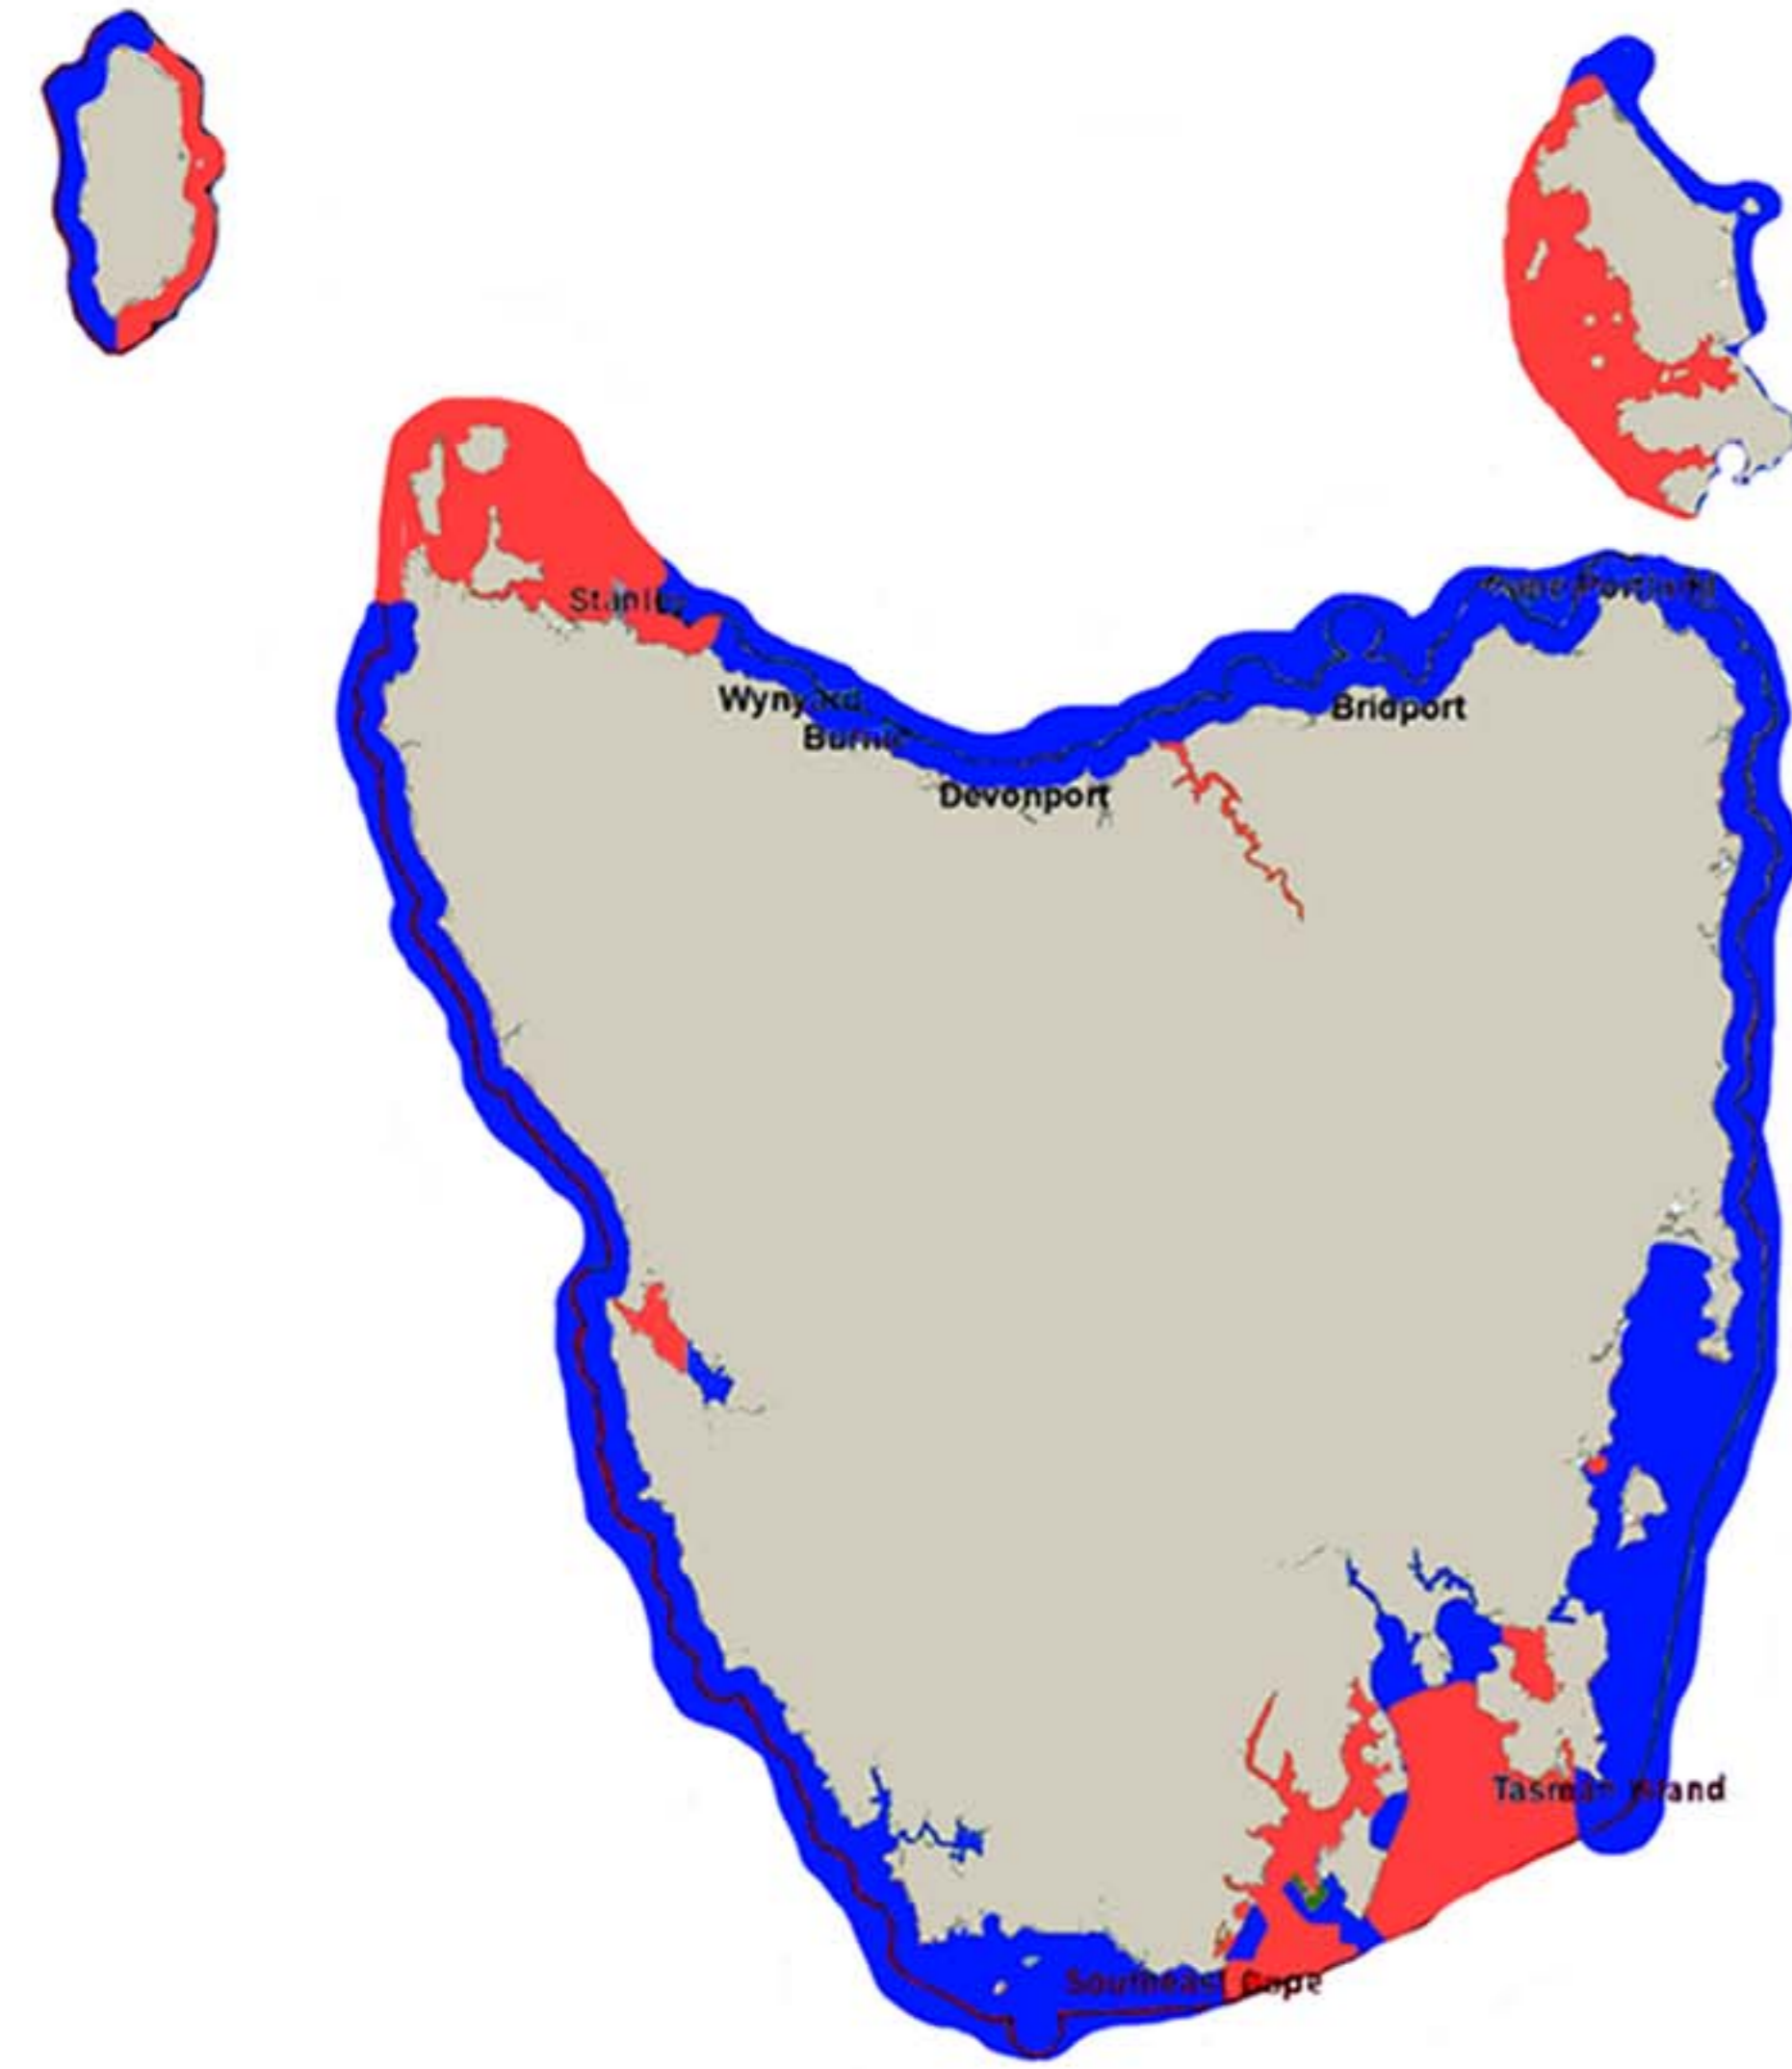

2017: GROW AND NO GROW ZONES*

2021: SECRET GROW AND NO GROW ZONES*

2021: SECRET FUTURE GROW AND NO GROW ZONES WITH NEW TECHNOLOGY*

GUTWEIN'S TOP TEN SECRET SALMON HITLIST:

- Adventure Bay
- Maria Island to Freycinet
- Orford
- Flinders Island
- Bridport
- Wynyard
- Boat Harbour
- Stanley
- King Island
- SW National Park

FISH FARMING ZONES

- Grow zone
- No grow zone
- Unlikely
- Unknown specification

*These maps have been created by NOFF using secret Tasmanian Government maps developed by its Marine Spatial Planning Committee, which exists under the Dept of Primary Industry, Water and Environment to identify fish farming zones.