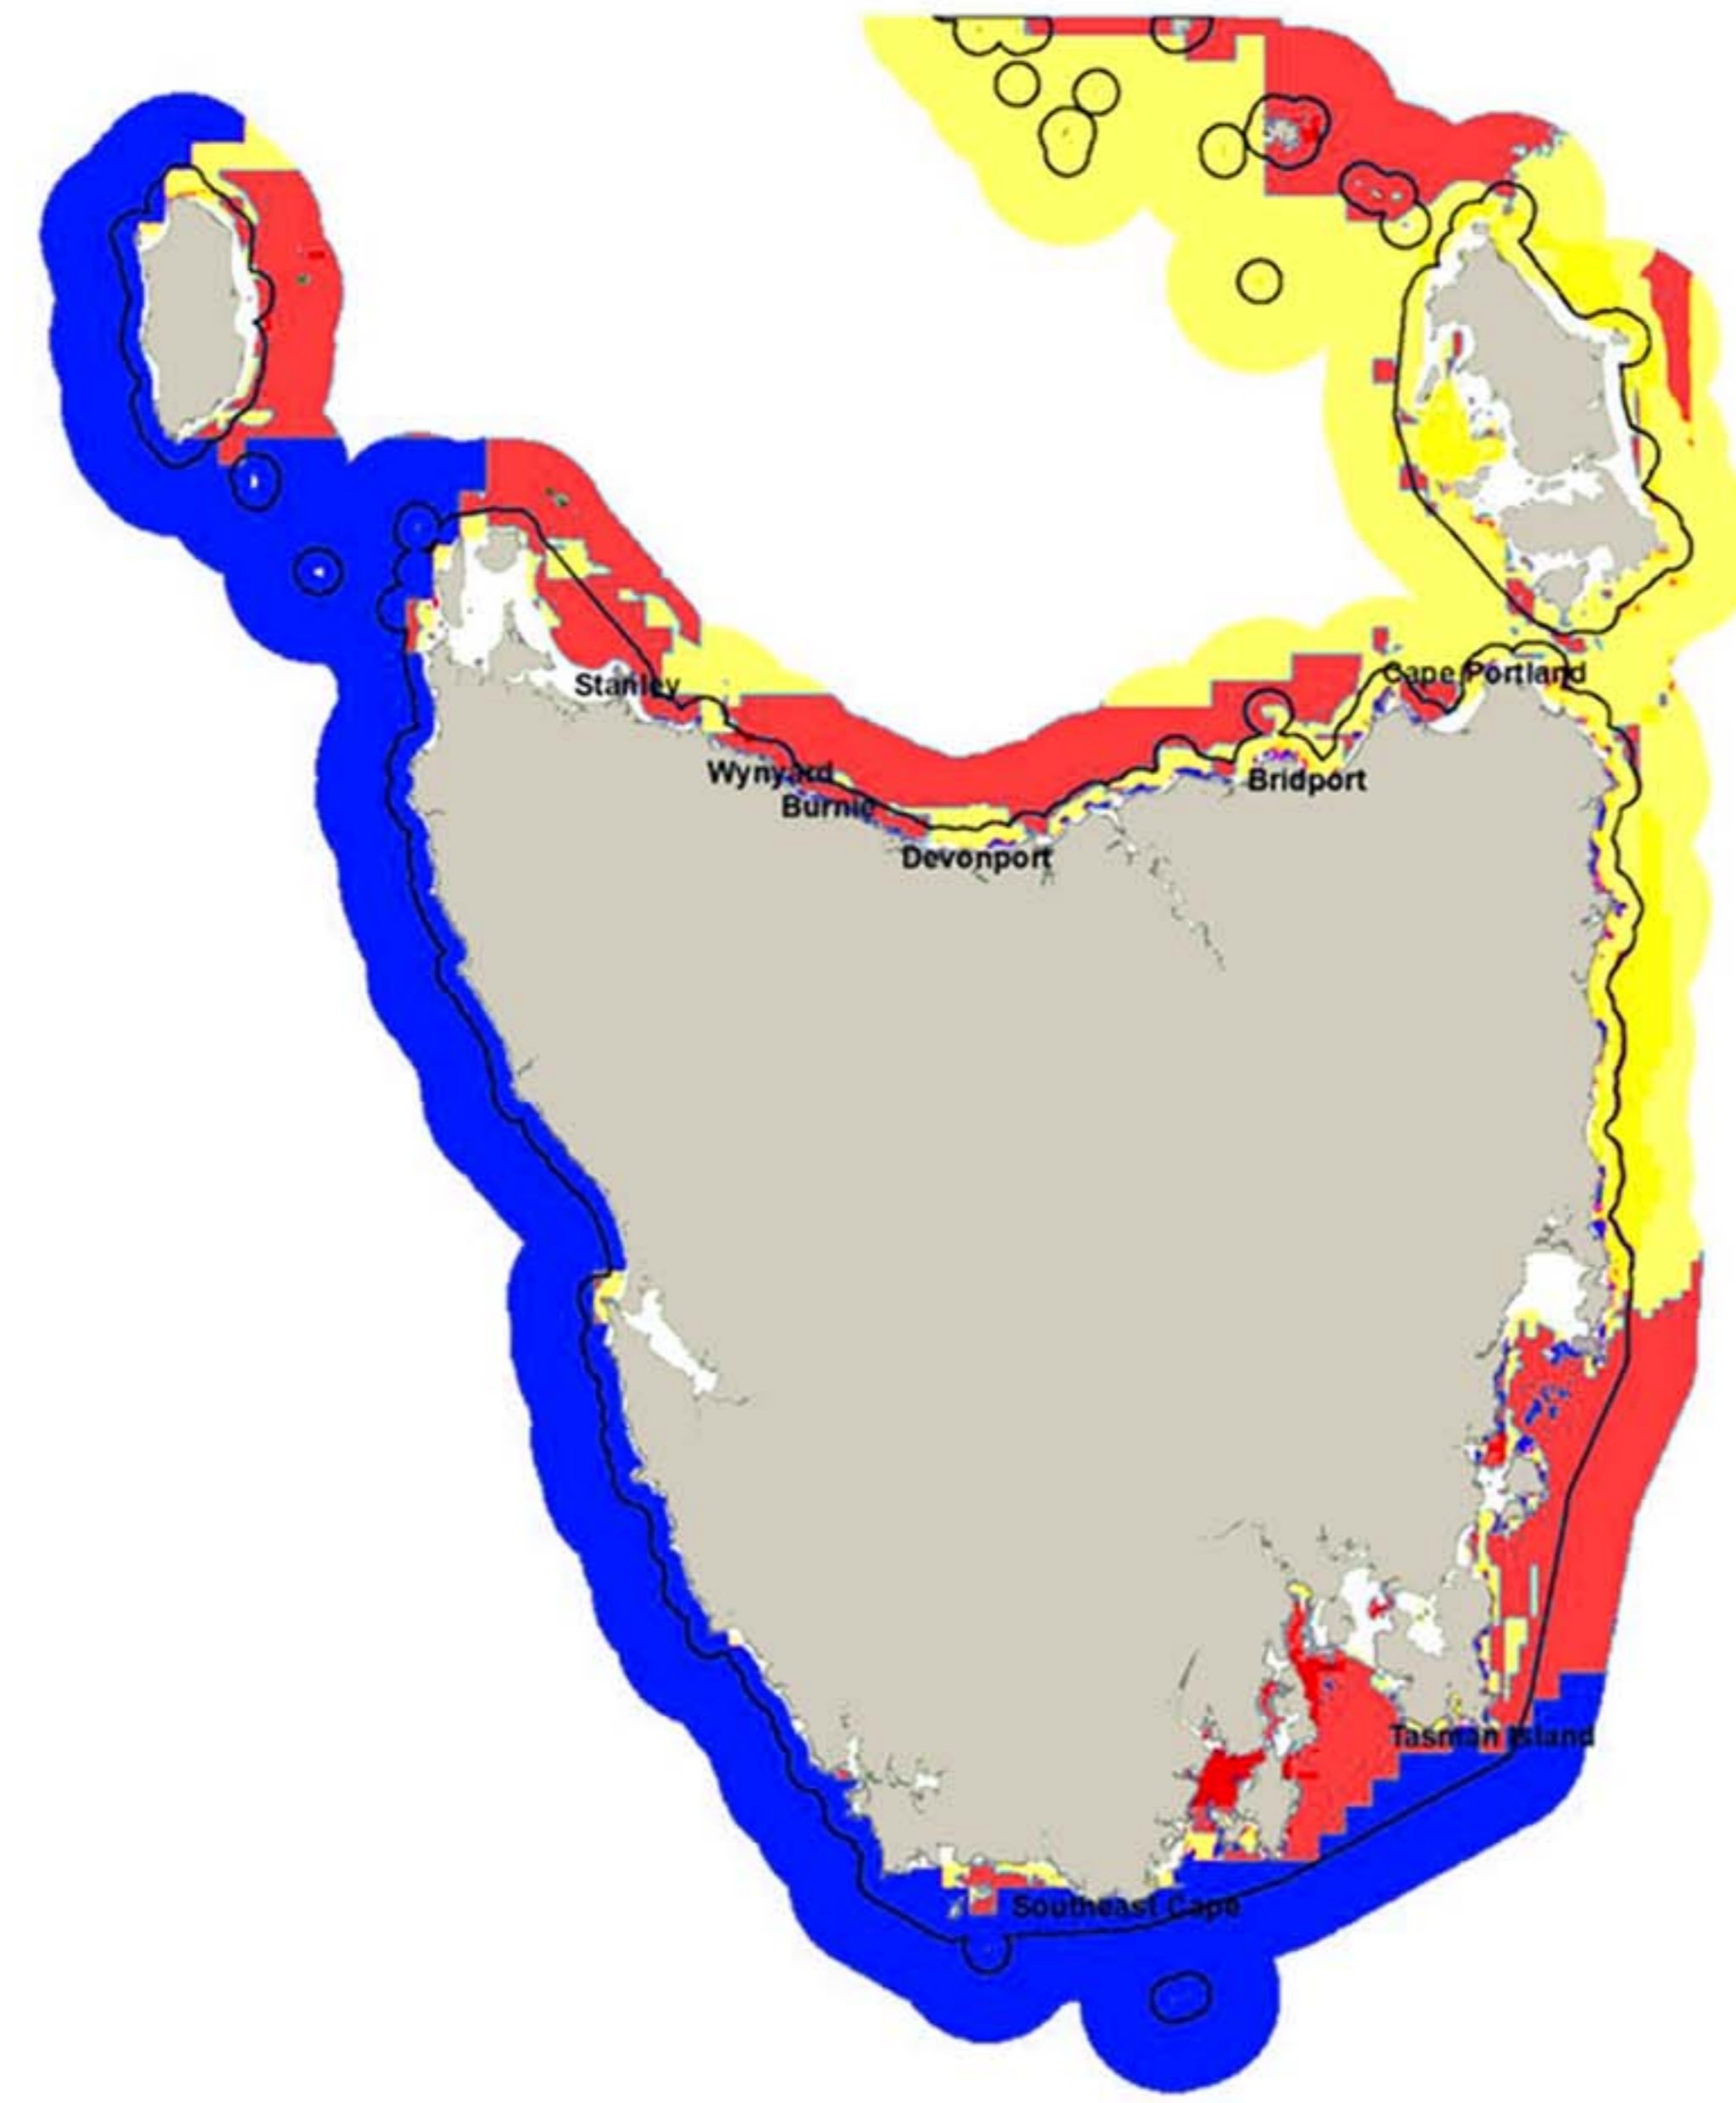

2017: GROW AND NO GROW ZONES*

2021: SECRET GROW AND NO GROW ZONES*

2021: SECRET FUTURE GROW AND NO GROW ZONES WITH NEW TECHNOLOGY*

GUTWEIN'S TOP TEN SECRET SALMON HITLIST:

- Adventure Bay
- Maria Island to Freycinet
- Orford
- Flinders Island
- Bridport
- Wynyard
- Boat Harbour
- Stanley
- King Island
- SW National Park

FISH FARMING ZONES

- Grow zone
- No grow zone
- Unlikely
- Unknown specification

*These maps have been created by NOFF using secret Tasmanian Government maps developed by its Marine Spatial Planning Committee, which exists under the Dept of Primary Industry, Water and Environment to identify fish farming zones.