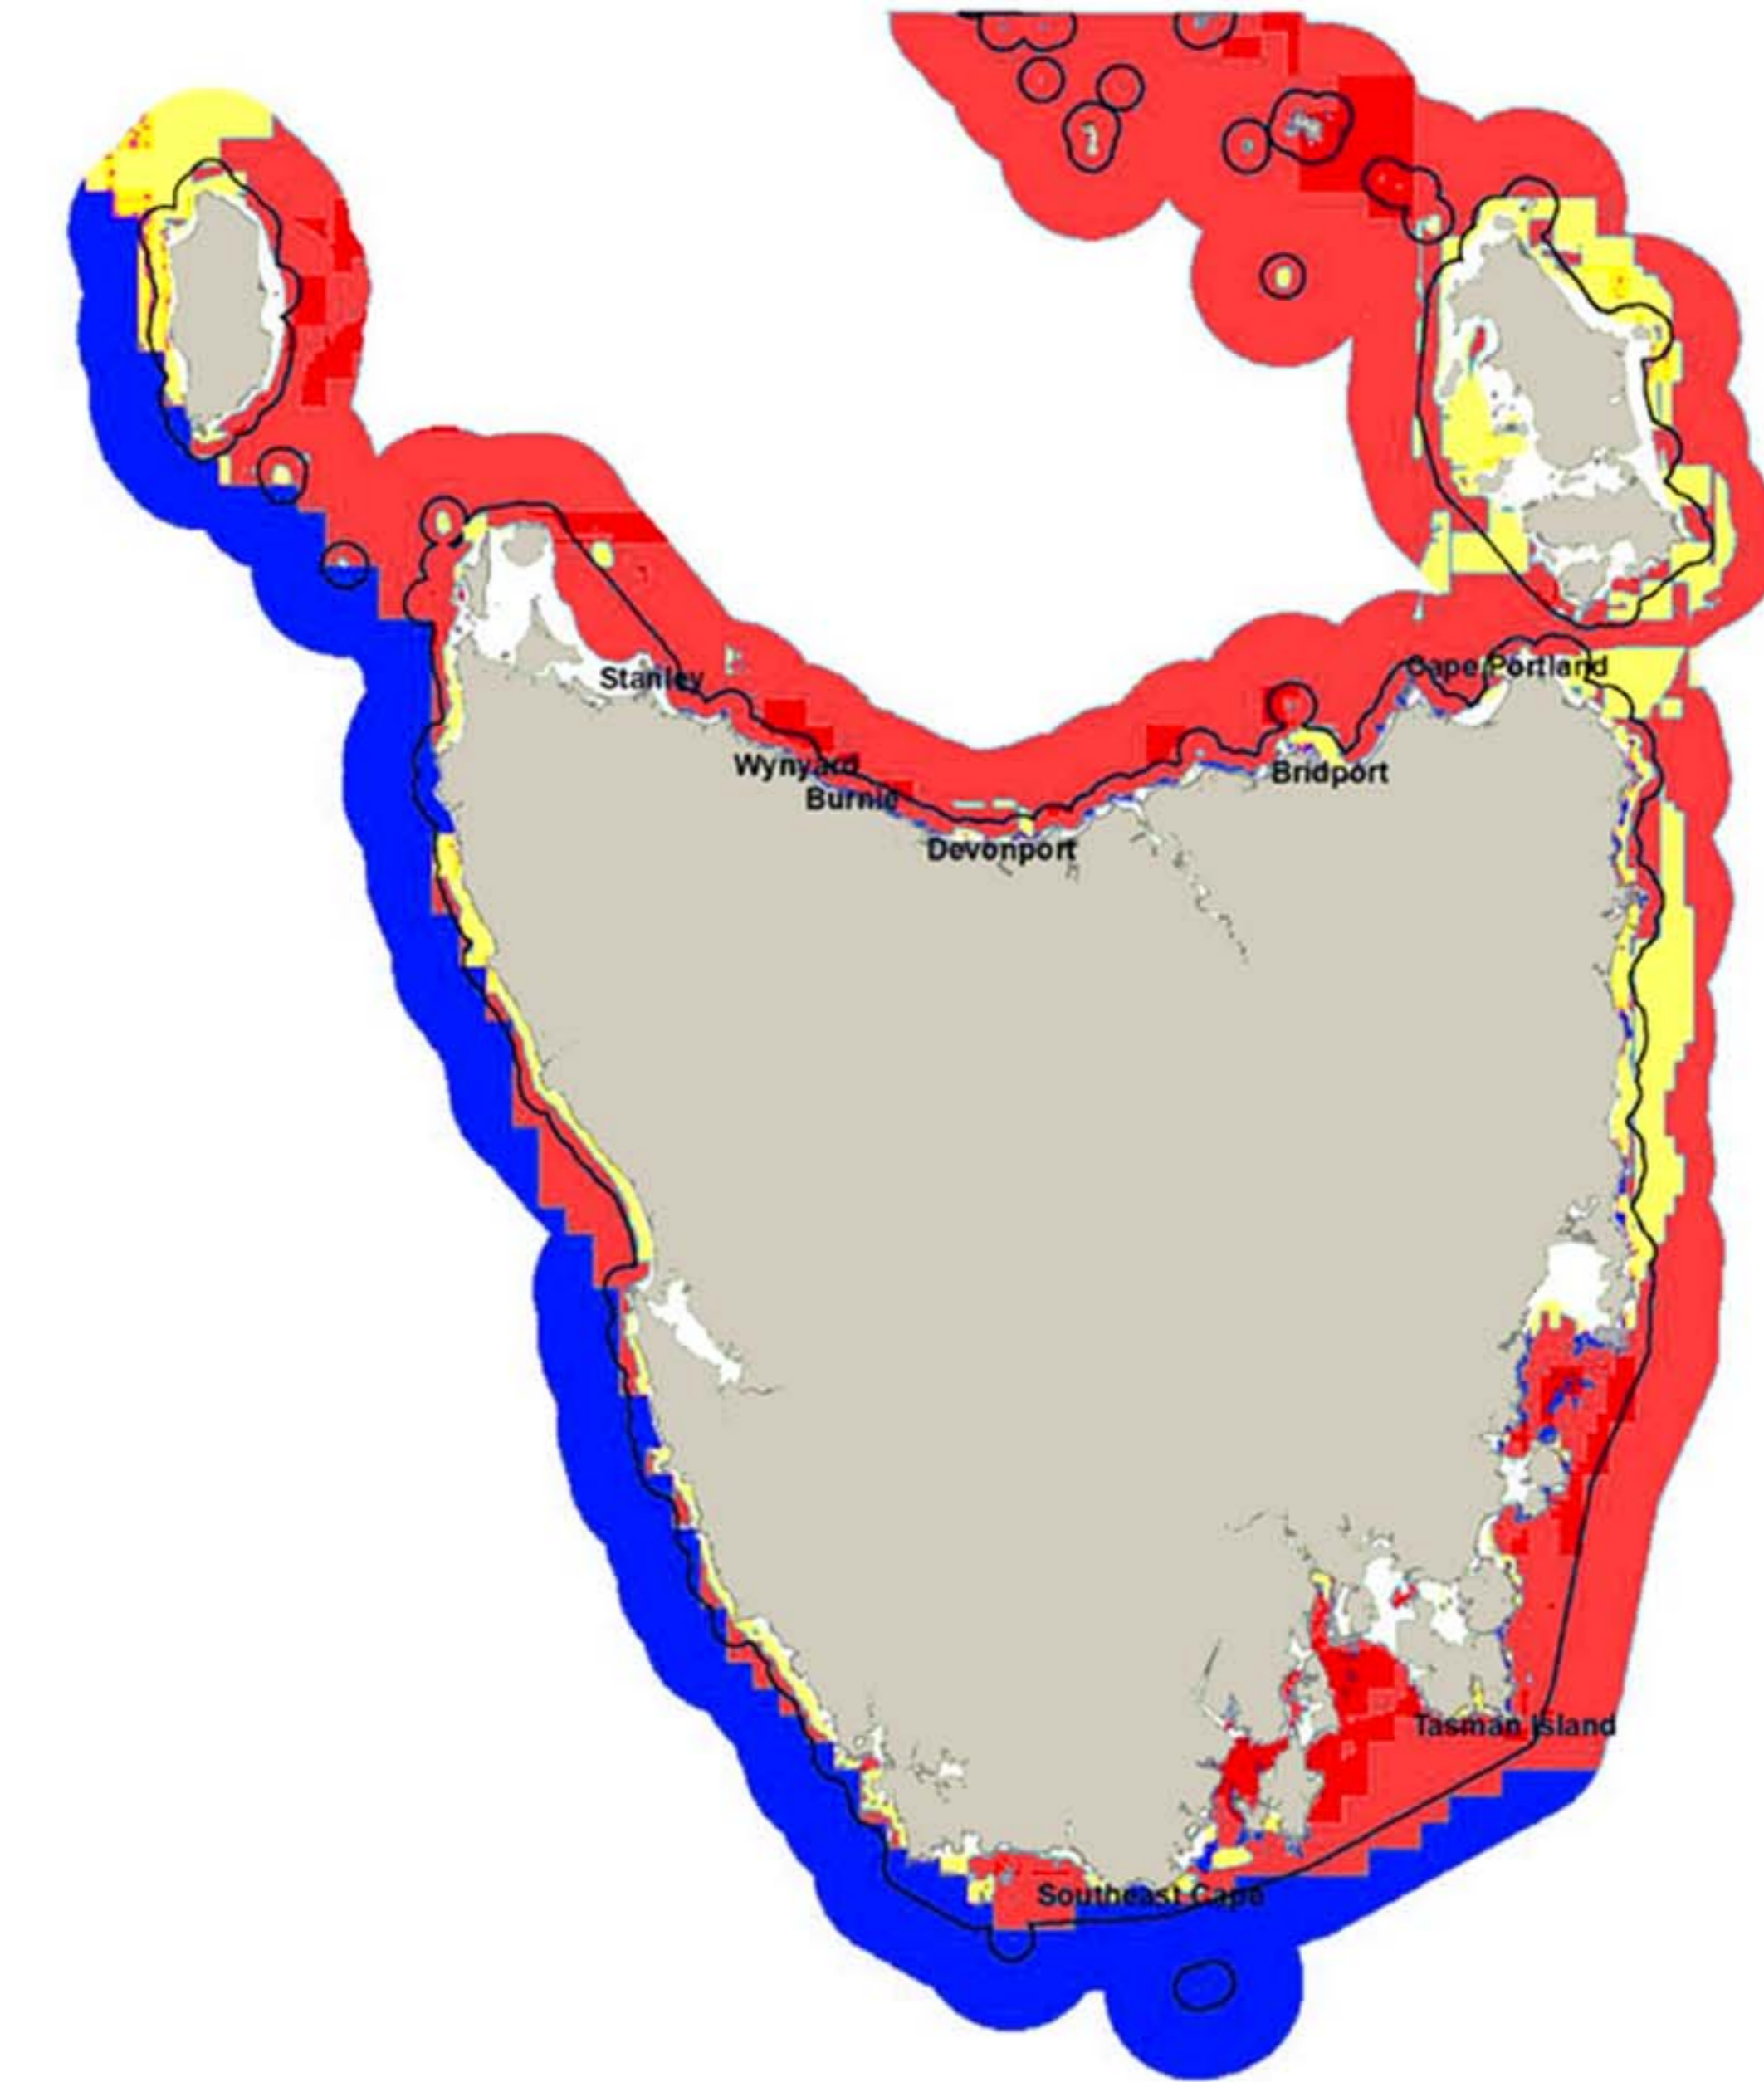

2017: GROW AND NO GROW ZONES*

2021: SECRET GROW AND NO GROW ZONES*

2021: SECRET FUTURE GROW AND NO GROW ZONES WITH NEW TECHNOLOGY*

GUTWEIN'S TOP TEN SECRET SALMON HITLIST:

- Adventure Bay
- Maria Island to Freycinet
- Orford
- Flinders Island
- Bridport
- Wynyard
- Boat Harbour
- Stanley
- King Island
- SW National Park

FISH FARMING ZONES

- Grow zone
- No grow zone
- Unlikely
- Unknown specification

*These maps have been created by NOFF using secret Tasmanian Government maps developed by its Marine Spatial Planning Committee, which exists under the Dept of Primary Industry, Water and Environment to identify fish farming zones.